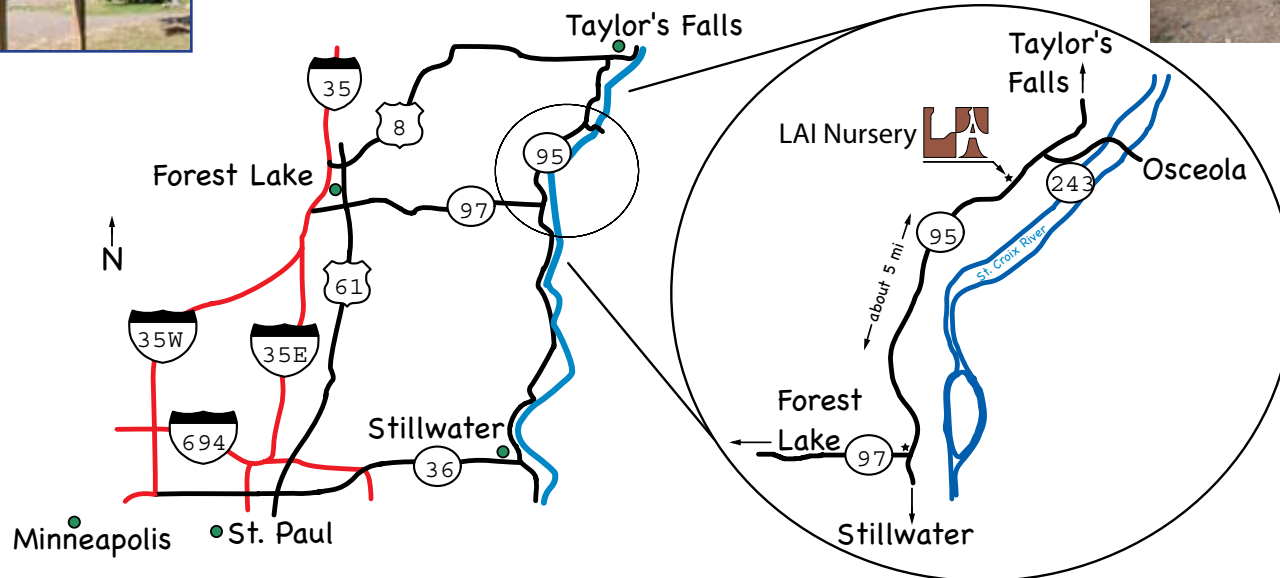

Landscape Alternatives, Inc

25316 St. Croix Tr. (MN 95)
Shafer, MN 55074
(651) 257-4460
landscapealt@frontiernet.net

Driving Directions

We are located on the west side of the road, just north of the Franconia Town Hall (Old Schoolhouse)

- From Twin Cities** Take I-35 north to MN 97 just south of Forest Lake. Go east through Forest Lake and Scandia to the intersection with MN 95. Turn left drive about 5 miles. Nursery is on the left.
- From Stillwater** Take MN 95 north about 20 miles. Nursery is on the left.
- From N. Branch** Take MN 95 east and south through Taylor's Falls. Head south (left turn) where MN 95 diverges from US 8. Go about 5 miles. Nursery will be on the right.
- From Wisconsin** Cross the St. Croix River bridge at Osceola. Take MN 243 west to MN 95. Turn left. Go about 1/2 mi south on MN 95. Nursery is on the right.

St. Croix Trail is the same highway as MN 95.